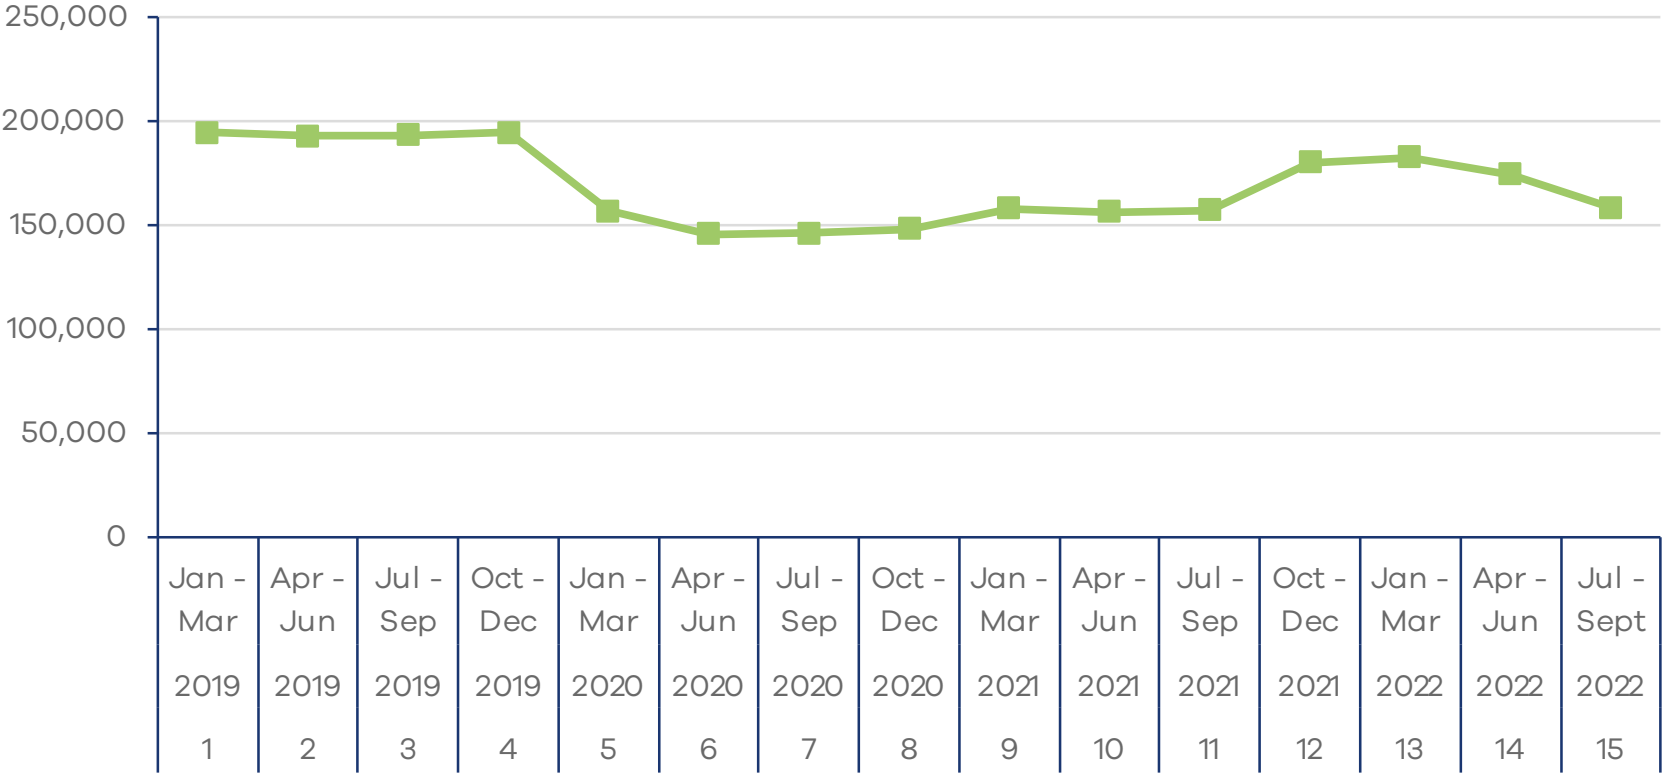

Catalyst waste production (Tonnes) per quarter

Catalyst Energy Consumption and Waste Production 2019-Present

Catalyst electricity consumption (KWh) per quarter