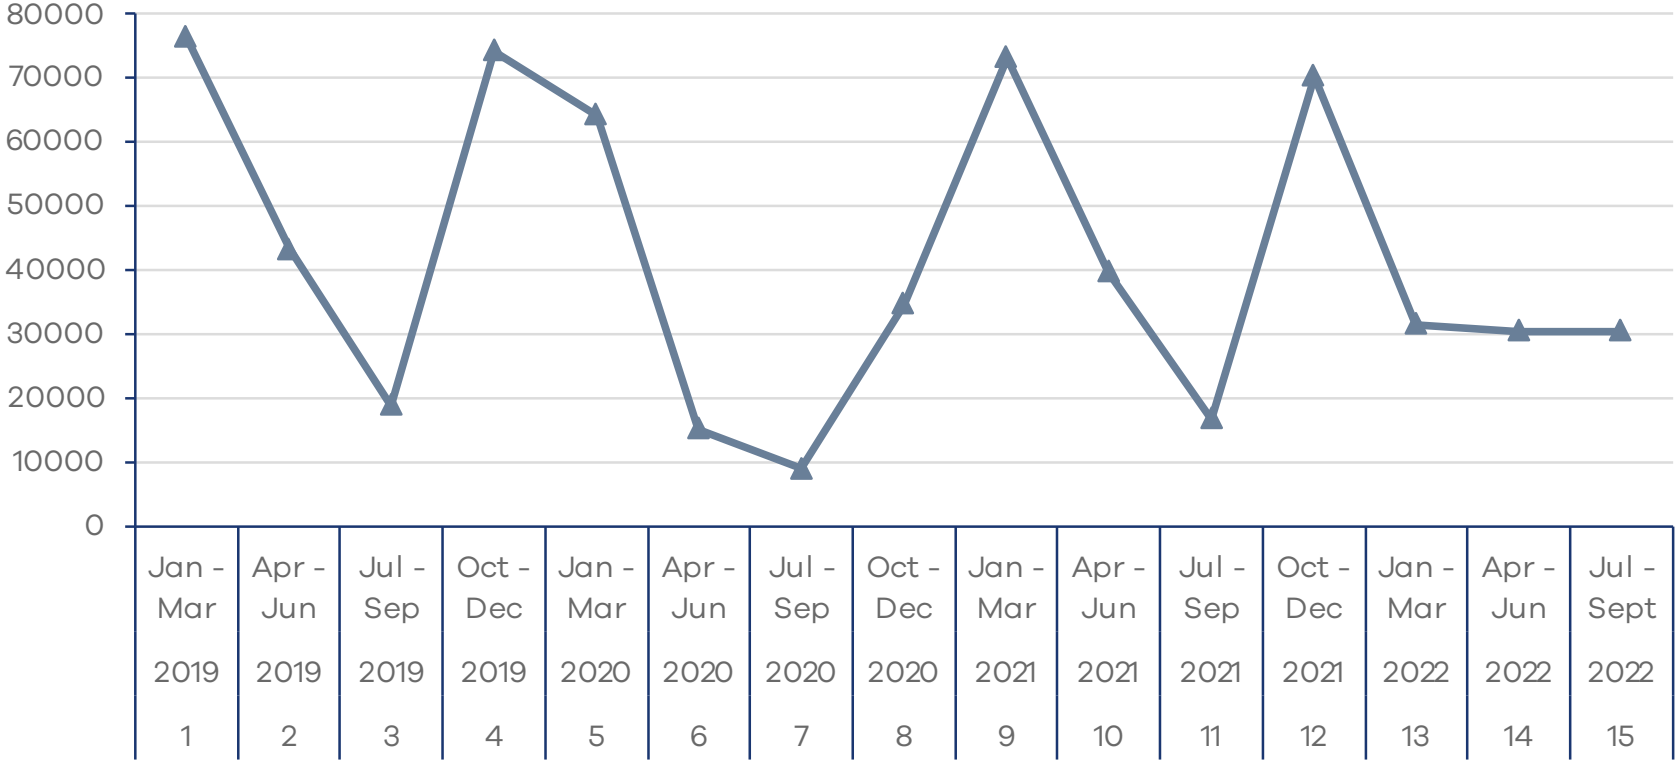

# Catalyst Energy Consumption and Waste Production 2019-Present

### Catalyst gas consumption (KWh) per quarter

# Catalyst Energy Consumption and Waste Production 2019-Present

Catalyst electricity consumption (KWh) per quarter

# Catalyst Energy Consumption and Waste Production 2019-Present

Catalyst waste production (Tonnes) per quarter